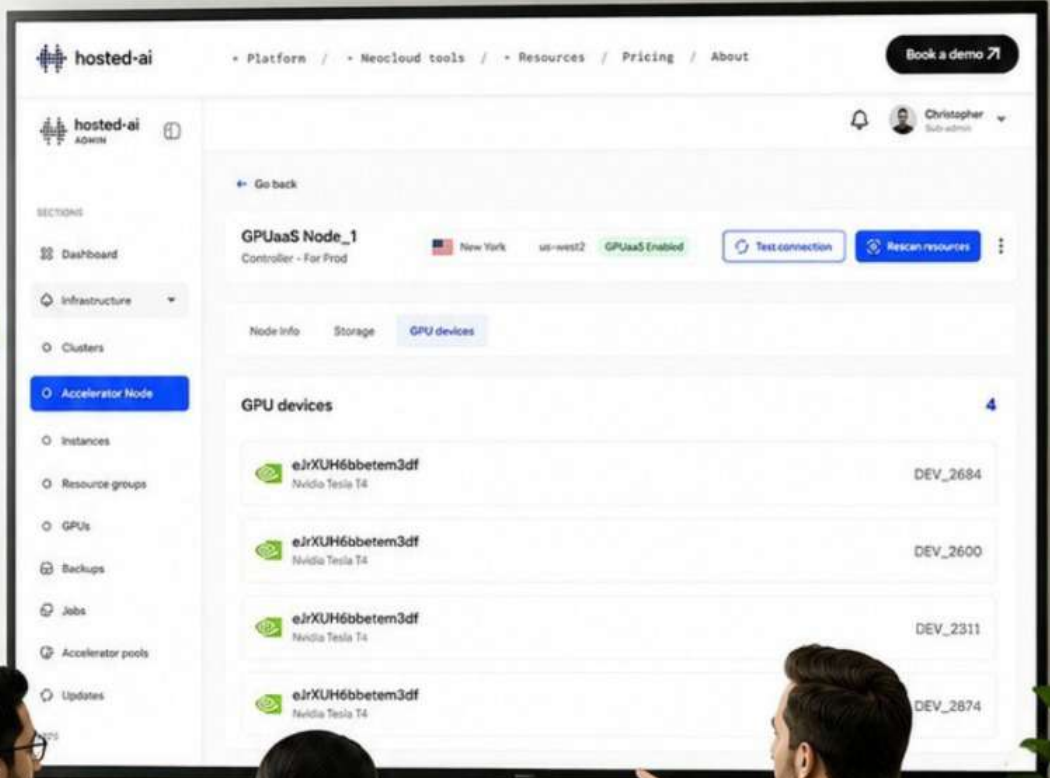

GPU
High Performance

Your AI • Your Cloud • Your Control

<https://ai-summit.us.infraspace.io>

AI SUMMIT 2026

03 | InfraCloud ProMax

CORPORATE AI PLATFORM

Enterprise-Grade AI Platform
Built for Performance & Scale.